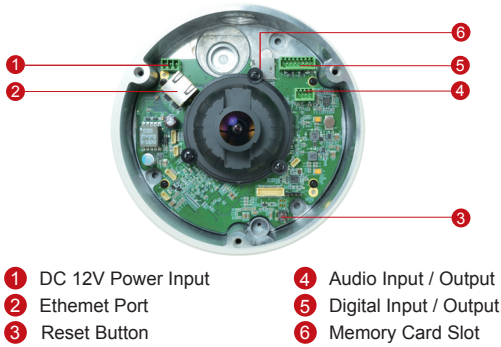

I71

5MP Outdoor Hemispheric Dome with D/N, Advanced WDR, SLLS, ePTZ, Fisheye Lens

- 5 Megapixel with 1080p
- Day & Night with Superior Low Light Sensitivity
- Fisheye Lens with f1.05mm / F2.8
- Advanced WDR (80 dB)
- 30 fps at 1920 x 1080
- 180/360° Panorama View with Dewarped Streaming
- Weatherproof (IP68) and Vandal Proof (IK10)

PHOTO INDICATION

DIMENSION DIAGRAM

ACCESSORY OPTIONS

Power Adapter

PPBX-0002

Universal Power Adapter, 100~240V, 4 different connectors included

Popular Mounting Solutions

Surface	No accessory required	
Wall	PMAX-0330	
Pendant	PMAX-0101 PMAX-0103	
Corner	PMAX-0330 PMAX-0402	
Pole	PMAX-0330 PMAX-0504	
Gang box	PMAX-0804	

* For more mounting solutions, please refer to Project Planner on www.acti.com

PRODUCT SPECIFICATION

I71

• Device

Product Type	Outdoor Hemispheric Dome
Image Sensor	Progressive Scan CMOS
Sensor Size	1/2.5"
Effective Pixels	2592 (H) x 1944 (V) (5.04 MP)
Day / Night	Yes
Superior Low Light Sensitivity	Yes
Minimum Illumination	Color: 0.1 lux at F2.8 (30 IRE, 2400°K); B/W: 0.05 lux at F2.8 (30 IRE, 2400°K)
Color to B/W Switch	ISP based switch, configurable
Mechanical IR Cut Filter	Yes
IR Sensitivity Range	700 - 1100nm
IR LED	No
Electronic Shutter	1/5 ~ 1/2,000 sec (manual mode); 1/5 ~ 1/10,000 sec (auto mode)
TV Lines	1850
S/N Ratio	56 dB