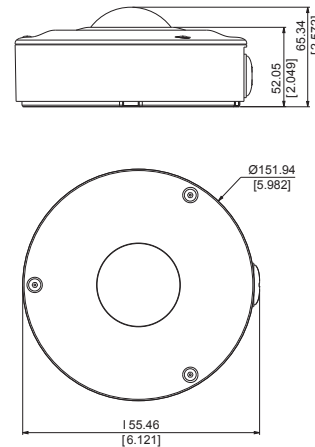

DIMENSION DIAGRAM

ACCESSORY OPTIONS

Power Adapter

PPBX-0002

Universal Power Adapter, 100~240V, 4 different connectors included

Popular Mounting Solutions

Surface	No accessory required	
Wall	PMAX-0330	
Pendant	PMAX-0101 PMAX-0103	
Corner	PMAX-0330 PMAX-0402	
Pole	PMAX-0330 PMAX-0504	
Gang box	PMAX-0804	

* For more mounting solutions, please refer to Project Planner on www.acti.com