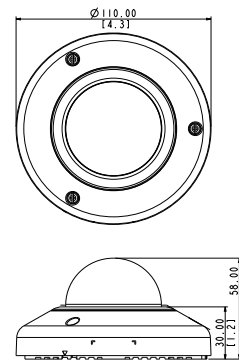

E922

10MP Outdoor Mini Dome with Basic WDR, Fixed Lens

- 10 Megapixel with 4K/1080p
- Fixed Lens with f3.6 mm / F1.8
- Basic WDR (70 dB)
- 30 fps at 1920x1080
- Super Wide Angle
- Weatherproof (IP68), Vandal Proof (IK10) and Vibration Proof

PHOTO INDICATION

- 1 Power LED
- 2 Audio Input
- 3 Ethernet Port
- 4 Reset Button
- 5 Memory Card Slot

DIMENSION DIAGRAM

Unit: mm [inch]

ACCESSORY OPTIONS

Dome Cover		
PDCX-1110		2-inch, smoke, non-vandal proof

Gang Box Converter		
PMAX-0805		White, Aluminum, Supporting 4" round and 4" octagon box types

PRODUCT SPECIFICATION**E922****• Device**

Device Type	Outdoor Mini Dome
Image Sensor	Progressive Scan CMOS
Sensor Size	1/2.3"
Effective Pixels	3856 (H) x 2764 (V) (10.66 MP)
Day / Night	No
Superior Low Light Sensivity	No
Minimum Illumination	Color: 0.1 lux at F1.8 (30 IRE, 2400°K)
Mechanical IR Cut Filter	No
IR Sensitivity Range	No
IR LED	No
Electronic Shutter	1/5 ~ 1/2,000 sec (manual mode); 1/5 ~ 1/10,000 sec (auto mode)
TV Lines	1450
S/N Ratio	52 dB

• Lens

Focal Length / Aperture	Fixed focal, f3.6 mm / F1.8
Iris	Fixed iris
Focus	Fixed focus
Lens Mount	Board mount
Horizontal Viewing Angle	129.56° (overview area), 79.0° (high detail area)
Viewing Angle Adjustment	Pan: ±90°; Tilt: 0°~90°