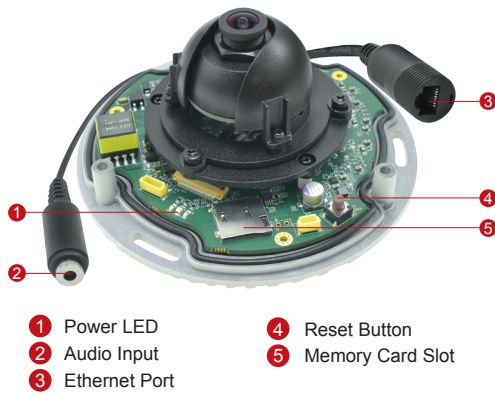

E922

10MP Outdoor Mini Dome with Basic WDR, Fixed Lens

- 10 Megapixel with 4K/1080p
- Fixed Lens with f3.6 mm / F1.8
- Basic WDR (70 dB)
- 30 fps at 1920x1080
- Super Wide Angle
- Weatherproof (IP68), Vandal Proof (IK10) and Vibration Proof

PHOTO INDICATION

- 1 Power LED
- 2 Audio Input
- 3 Ethernet Port
- 4 Reset Button
- 5 Memory Card Slot

DIMENSION DIAGRAM

Unit: mm [inch]

ACCESSORY OPTIONS

Dome Cover		
PDCX-1110		2-inch, smoke, non-vandal proof

Gang Box Converter		
PMAX-0805		White, Aluminum, Supporting 4" round and 4" octagon box types

PRODUCT SPECIFICATION**E922****• Device**

Device Type	Outdoor Mini Dome
Image Sensor	Progressive Scan CMOS
Sensor Size	1/2.3"
Effective Pixels	3856 (H) x 2764 (V) (10.66 MP)
Day / Night	No
Superior Low Light Sensivity	No
Minimum Illumination	Color: 0.1 lux at F1.8 (30 IRE, 2400°K)
Mechanical IR Cut Filter	No
IR Sensitivity Range	No
IR LED	No
Electronic Shutter	1/5 ~ 1/2,000 sec (manual mode); 1/5 ~ 1/10,000 sec (auto mode)
TV Lines	1450
S/N Ratio	52 dB

• Interface

Local Storage	MicroSDHC/MicroSDXC memory card slot (card not included)
---------------	--

• General

Power Source / Consumption	PoE Class 1 (IEEE802.3af) / 3.84W
Weight	460 g (1.014 lb)
Dimensions (Ø x H)	110 mm x 60 mm (4.3" x 2.4")
Environmental Casing	Weatherproof (IP68 rated); Vandal proof (IK10 rated); Vibration proof (EN 50155-ready without certificate); Transparent dome cover
Mount Type	Surface, Gang box
Starting Temperature	-20°C ~ 50°C (-4°F ~ 122°F)
Operating Temperature	-20°C ~ 50°C (-4°F ~ 122°F)
Operating Humidity	10% ~ 85% RH
Approvals	CE (EN 55022 Class B, EN 55024), FCC (Part15 Subpart B Class B), IK10, IP68, NEMA 4X, EN 50155-ready (without certificate)