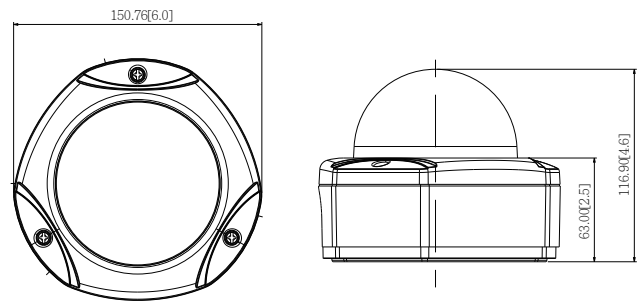

PHOTO INDICATION

- 1 Reset Button
- 2 Memory Card Slot
- 3 Ethernet Port

DIMENSION DIAGRAM

Unit: mm [inch]

ACCESSORY OPTIONS

Dome Cover		
PDCX-1101		4-inch, smoke, vandal proof

Popular Mounting Solutions	
Surface	Accessories not required
Wall	PMAX-0308 
Pendant	PMAX-0101 + PMAX-0103 
Corner	PMAX-0101 + PMAX-0305 + PMAX-0402 
Pole	PMAX-0101 + PMAX-0305 + PMAX-0503 
Flush	PMAX-1003 
Gang Box	PMAX-0804 

• Interface

Local Storage	MicroSDHC/MicroSDXC memory card slot (card not included)
---------------	--

• General

Power Source / Consumption	PoE Class 2 (IEEE802.3af) / 5.39 W (IR on)
Weight	1015 g (2.24 lb)
Dimensions (Ø x H)	150.76 mm x 116.9 mm (6" x 4.6")
Environmental Casing	Weatherproof (IP66 rated); Vandal proof (IK10 rated); Transparent dome cover
Mount Type	Surface, Pendant, Wall, Corner, Pole, Flush, Gang box
Starting Temperature	-20°C ~ 50°C (-4°F ~ 122°F)
Operating Temperature	-40°C ~ 50°C (-40°F ~ 122°F)
Operating Humidity	10% ~ 85% RH
Approvals	CE (EN 55022 Class B, EN 55024), FCC (Part15 Subpart B Class B), IK10, IP66, NEMA 4X