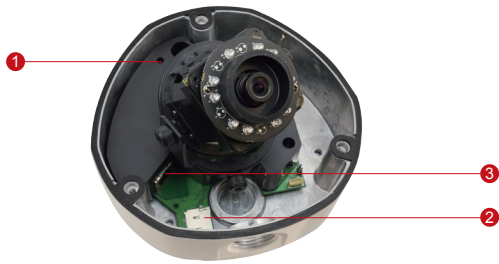

E85

1MP Outdoor Dome with D/N, Adaptive IR, Superior WDR, Vari-focal Lens

- 1 Megapixel with 720p
- Day & Night with Adaptive IR LED
- Vari-focal Lens with f2.8-12mm / F1.4
- Superior WDR (110 dB)
- 30 fps at 1280 x 720
- Weatherproof (IP66) and Vandal Proof (IK10)

PHOTO INDICATION

- 1 Reset Button
- 2 Memory Card Slot
- 3 Ethernet Port

DIMENSION DIAGRAM

Unit: mm [inch]

ACCESSORY OPTIONS

Dome Cover		
PDCX-1101		4-inch, smoke, vandal proof

Popular Mounting Solutions	
Surface	Accessories not required
Wall	PMAX-0308 
Pendant	PMAX-0101 + PMAX-0103 
Corner	PMAX-0101 + PMAX-0305 + PMAX-0402 
Pole	PMAX-0101 + PMAX-0305 + PMAX-0503 
Flush	PMAX-1003 
Gang Box	PMAX-0804 

* For more mounting solutions, please refer to Project Planner on www.acti.com

PRODUCT SPECIFICATION

E85

• Device

Device Type	Outdoor Dome Camera
Image Sensor	Progressive Scan CMOS
Sensor Size	1/3"
Day / Night	Yes
Superior Low Light Sensitivity	No
Minimum Illumination	Color: 0.1 lux at F1.4 (30 IRE, 2400°K); B/W: 0 lux (IR LED on)
Color to B/W switch	ISP based switch, configurable
Mechanical IR Cut Filter	Yes
IR Sensitivity Range	700~1100nm
IR LED	Adaptive IR LED (IR Exposure Compensation) x 15 (850nm)
IR Working Distance	30 m (0 lux, 30 IRE, Gain 255, Auto shutter mode)
Electronic Shutter	1/5 ~ 1/2,000 sec (manual mode); 1/5 ~ 1/10,000 sec (auto mode)

• Interface

Local Storage	MicroSDHC/MicroSDXC memory card slot (card not included)
---------------	--

• General

Power Source / Consumption	PoE Class 2 (IEEE802.3af) / 5.39 W (IR on)
Weight	1015 g (2.24 lb)
Dimensions (Ø x H)	150.76 mm x 116.9 mm (6" x 4.6")
Environmental Casing	Weatherproof (IP66 rated); Vandal proof (IK10 rated); Transparent dome cover
Mount Type	Surface, Pendant, Wall, Corner, Pole, Flush, Gang box
Starting Temperature	-20°C ~ 50°C (-4°F ~ 122°F)
Operating Temperature	-40°C ~ 50°C (-40°F ~ 122°F)
Operating Humidity	10% ~ 85% RH
Approvals	CE (EN 55022 Class B, EN 55024), FCC (Part15 Subpart B Class B), IK10, IP66, NEMA 4X