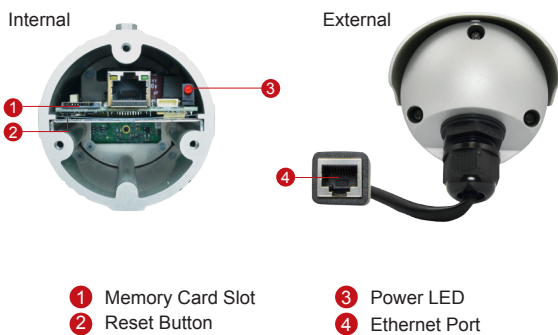

E35

1.3MP Bullet with D/N, Adaptive IR, Basic WDR, SLLS, Fixed Lens

- 1.3 Megapixel with 720p
- Day & Night with Super Low Light Sensitivity and Adaptive IR LED
- Fixed Lens with f3.6mm / F1.85
- Basic WDR (88 dB)
- 60 fps at 1280 x 720
- Weatherproof (IP68) and Vandal Proof Metal Casing (IK10)

PHOTO INDICATION

DIMENSION DIAGRAM

Unit: mm [inch]

ACCESSORY OPTIONS

Camera Bracket		
PMAX-1103		Aluminum, max. load 10 kg (22.05 lb), tilt angle 90°, swivel angle 360°

Popular Mounting Solutions		
Corner	PMAX-1103 PMAX-0402	
Pole	PMAX-1103 PMAX-0503	

* For more mounting solutions, please refer to Project Planner on www.acti.com

PRODUCT SPECIFICATION

E35

• Device

Device Type	Bullet Camera
Image Sensor	Progressive Scan CMOS
Sensor Size	1/3"
Day / Night	Yes
Superior Low Light Sensitivity	Yes
Minimum Illumination	Color: 0.1 lux at F1.85 (30 IRE, 2400°K); B/W: 0 lux (IR LED on)
Color to B/W switch	ISP sensor based switch; Configurable
Mechanical IR Cut Filter	Yes
IR Sensitivity Range	700 - 1100 nm
IR LED	Adaptive IR LED (IR Exposure Compensation) x 15 (850 nm)
IR Working Distance	30 m (0 lux, 30 IRE, Gain 255, Auto shutter mode)
Electronic Shutter	1/5 ~ 1/2,000 sec (manual mode); 1/5 ~ 1/10,000 sec (auto mode)
TV Lines	950
S/N Ratio	52 dB

• Lens

Focal Length / Aperture	Fixed focal, f3.6mm / F1.85
Iris	Fixed iris
Focus	Fixed Focus
Lens Mount	Board Mount
Horizontal Viewing Angle	77.9°

• Video

Compression	H.264 HP, MJPEG
Max. Frame Rate vs. Resolution	30 fps at 1280 x 960; 60 fps at 1280 x 720; 30 fps at 640 x 480; 15 fps at 320 x 240
Multi-Streaming	Simultaneous dual streams based on two configurations
Bit Rate	28 Kbps - 6 Mbps (per stream)
Bit Rate Mode	Constant, Variable
Image Enhancement	Basic WDR (88 dB) ; White balance: automatic, hold, and manual; Brightness; Contrast; Sharpness (auto); Auto gain control; Digital noise reduction; Flickerless
Privacy Mask	4 configurable regions
Text Overlay	User defined text on video
Image Orientation	Image flip and mirror