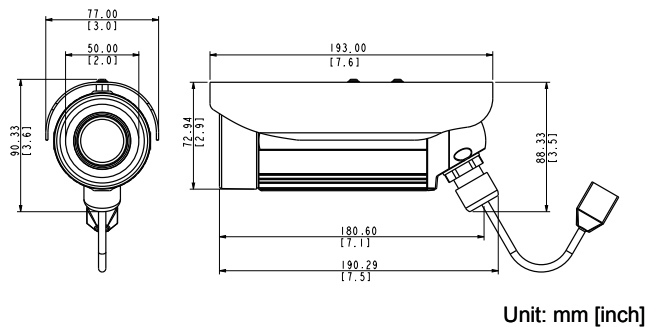

E35

1.3MP Bullet with D/N, Adaptive IR, Basic WDR, SLLS, Fixed Lens

- 1.3 Megapixel with 720p
- Day & Night with Super Low Light Sensitivity and Adaptive IR LED
- Fixed Lens with f3.6mm / F1.85
- Basic WDR (88 dB)
- 60 fps at 1280 x 720
- Weatherproof (IP68) and Vandal Proof Metal Casing (IK10)

PHOTO INDICATION

DIMENSION DIAGRAM

Unit: mm [inch]

ACCESSORY OPTIONS

Camera Bracket		
PMAX-1103		Aluminum, max. load 10 kg (22.05 lb), tilt angle 90°, swivel angle 360°

Popular Mounting Solutions		
Corner	PMAX-1103 PMAX-0402	
Pole	PMAX-1103 PMAX-0503	

• Lens

Focal Length / Aperture	Fixed focal, f3.6mm / F1.85
Iris	Fixed iris
Focus	Fixed Focus
Lens Mount	Board Mount
Horizontal Viewing Angle	77.9°

• Video

Compression	H.264 HP, MJPEG
Max. Frame Rate vs. Resolution	30 fps at 1280 x 960; 60 fps at 1280 x 720; 30 fps at 640 x 480; 15 fps at 320 x 240
Multi-Streaming	Simultaneous dual streams based on two configurations
Bit Rate	28 Kbps - 6 Mbps (per stream)
Bit Rate Mode	Constant, Variable
Image Enhancement	Basic WDR (88 dB) ; White balance: automatic, hold, and manual; Brightness; Contrast; Sharpness (auto); Auto gain control; Digital noise reduction; Flickerless
Privacy Mask	4 configurable regions
Text Overlay	User defined text on video
Image Orientation	Image flip and mirror

• Interface

Local Storage	MicroSDHC/MicroSDXC memory card slot (card not included)
---------------	--

• General

Power Source / Consumption	PoE Class 2 (IEEE802.3af) / 4.8W (IR on)
Weight	704 g (1.29 lb)
Dimensions (Ø x L)	77 mm x 190 mm (3.03" x 7.48")
Bundled Accessories	Bracket
Environmental Casing	Weatherproof (IP68); Vandal proof metal casing (IK10)
Mount Type	Wall, Ceiling, Corner, Pole
Starting Temperature	-20 °C ~ 50 °C (-4 °F ~ 122 °F)
Operating Temperature	-40 °C ~ 50 °C (-40 °F ~ 122 °F)
Operating Humidity	10% ~ 85% RH
Approvals	CE (EN 55022 Class B, EN 55024), FCC (Part15 Subpart B Class B), IP68, IK10 (metal casing); NEMA 4X