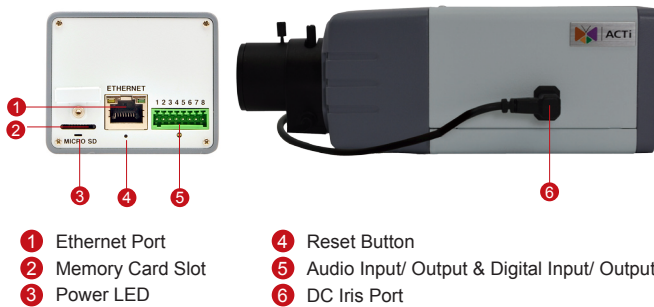

E25A

1.3MP Box with D/N,
Basic WDR, SLLS, Vari-focal Lens

- 1.3 Megapixel with 720p
- Day & Night with Superior Low Light Sensitivity
- Vari-focal Lens with f2.8-12mm / F1.4, DC Iris
- Basic WDR (88 dB)
- 60 fps at 1280 x 720
- Wide Angle

PHOTO INDICATION

DIMENSION DIAGRAM

ACCESSORY OPTIONS

Lens		
PLEN-0205		IR Compatible, DC Iris, F1.6, 8 mm - 80 mm, 36.7° - 3.97°

Popular Mounting Solutions		
Corner	PMAX-0202 PMAX-1101 PMAX-0402	
Pole	PMAX-0202 PMAX-1101 PMAX-0503	

Camera Bracket		
PMAX-1100		Ceiling bracket for indoor box or bullet cameras, ivory
PMAX-1104		Ceiling bracket for indoor box or bullet cameras, gray

PRODUCT SPECIFICATION**E25A****• Device**

Device Type	Box Camera
Image Sensor	Progressive Scan CMOS
Sensor Size	1/3"
Day / Night	Yes
Superior Low Light Sensitivity	Yes
Minimum Illumination	Color: 0.1 lux at F1.4 (30 IRE, 2400°K); B/W: 0.05 lux at F1.4 (30 IRE, 2400°K)
Color to B/W Switch	ISP based switch; Configurable
Mechanical IR Cut Filter	Yes
IR Sensitivity Range	700 - 1100 nm
IR LED	No
Electronic Shutter	1/5 ~ 1/2,000 sec (manual mode); 1/5 ~ 1/10,000 sec (auto mode)

• Lens

Focal Length / Aperture	Vari-focal, f2.8 - 12 mm / F1.4
Iris	DC iris
Focus	Manual focus
Lens Mount	CS mount (interchangeable lens)
Horizontal Viewing Angle	82° - 31.1°

• Video

Compression	H.264 HP, MJPEG
Max. Frame Rate vs. Resolution	30 fps at 1280 x 960; 60 fps at 1280 x 720; 30 fps at 640 x 480; 15 fps at 320 x 240
Multi-Streaming	Simultaneous dual streams based on two configurations
Bit Rate	28 Kbps - 6 Mbps (per stream)
Bit Rate Mode	Constant, Variable
Image Enhancement	Basic WDR (88 dB); White Balance: automatic, hold and manual; Brightness; Contrast; Sharpness(auto); Auto gain control; Digital noise reduction; Flickerless
Privacy Mask	4 configurable regions
Text Overlay	User defined text on video
Image Orientation	Image flip and mirror