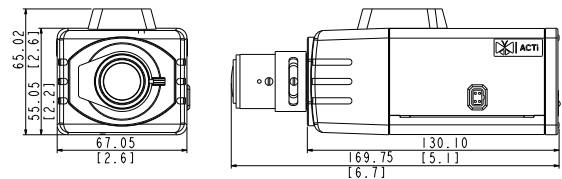

E25A

1.3MP Box with D/N,
Basic WDR, SLLS, Vari-focal Lens

- 1.3 Megapixel with 720p
- Day & Night with Superior Low Light Sensitivity
- Vari-focal Lens with f2.8-12mm / F1.4, DC Iris
- Basic WDR (88 dB)
- 60 fps at 1280 x 720
- Wide Angle

PHOTO INDICATION

DIMENSION DIAGRAM

ACCESSORY OPTIONS

Lens		
PLEN-0205		IR Compatible, DC Iris, F1.6, 8 mm - 80 mm, 36.7° - 3.97°

Popular Mounting Solutions		
Corner	PMAX-0202 PMAX-1101 PMAX-0402	
Pole	PMAX-0202 PMAX-1101 PMAX-0503	

• General

Power Source / Consumption	PoE Class 2 (IEEE802.3af) / 3.84W
Weight	453g (1.0 lb)
Dimensions (W x H x D)	67mm x 65mm x 170mm (2.6" x 2.6" x 6.7")
Environmental Casing	Optional housing (IP 66 rated)
Mount Type	Wall, Ceiling, Corner, Pole
Starting Temperature	-10°C ~ 50°C (14°F ~ 122°F)
Operating Temperature	-10°C ~ 50°C (14°F ~ 122°F)
Operating Humidity	10% ~ 85% RH
Approvals	CE (EN 55022 Class B, EN 55024), FCC (Part15 Subpart B Class B)