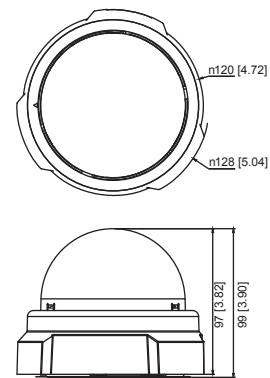

DIMENSION DIAGRAM

Unit: mm [inch]

ACCESSORY OPTIONS

Dome Cover		
PDCX-0105		3-inch, smoke, non-vandal proof
Power Supply		
PPOE-0001		IEEE 802.3af PoE Injector for Class 1, 2 or 3 devices, with universal adapter

• Lens

Focal Length / Aperture	Fixed focal, f3.6 mm / F1.8
Iris	Fixed iris
Focus	Fixed focus
Lens Mount	Board mount
Horizontal Viewing Angle	60.6°
Viewing Angle Adjustment	Pan: 0° - 330°; Tilt: 20° - 90°

• General

Power Source / Consumption	PoE Class 2 (IEEE802.3af) / 4.26 W (IR on)
Weight	292 g (0.64 lb)
Dimensions (Ø x H)	128 mm x 99 mm (5.04" x 3.90")
Mount Type	Surface, Pendant, Wall, Corner, Pole, Flush, Gang box
Starting Temperature	-10°C ~ 50°C (14°F ~ 122°F)
Operating Temperature	-10°C ~ 50°C (14°F ~ 122°F)
Operating Humidity	10% ~ 85% RH
Approvals	CE (EN 55022 Class B, EN 55024), FCC (Part15 Subpart B Class B), UL (for optional PoE injector)