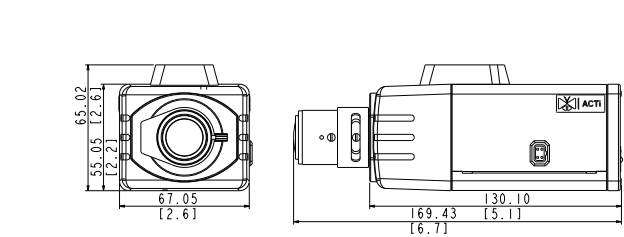

D22VA

5MP Box with D/N, Vari-focal Lens

- 5 Megapixel with 1080p
- Day & Night
- Vari-focal Lens with f2.8-12mm / F1.4, DC Iris
- 30 fps at 1920 x 1080

PHOTO INDICATION

DIMENSION DIAGRAM

- 1 Ethernet Port
- 2 Memory Card Slot
- 3 Power LED
- 4 Reset Button
- 5 Audio Input/ Output & Digital Input/ Output
- 6 DC Iris Port

Unit: mm [inch]

ACCESSORY OPTIONS

Lens		
PLEN-0205		IR Compatible, DC Iris, F1.6, 8 mm - 80 mm, 33.5° - 3.7°

Popular Mounting Solutions		
Corner	PMAX-0202 PMAX-1101 PMAX-0402	
Pole	PMAX-0202 PMAX-1101 PMAX-0503	

• General

Power Source / Consumption	PoE Class 2 (IEEE802.3af) / 4.32W
Weight	453 g (1.00 lb)
Dimensions (W x H x D)	67mm x 65mm x 170mm (2.6" x 2.6" x 6.7")
Environmental Casing	Optional housing (IP 66 rated)
Starting Temperature	-10°C ~ 50°C (14°F ~ 122°F)
Operating Temperature	-10°C ~ 50°C (14°F ~ 122°F)
Operating Humidity	10% ~ 85% RH
Approvals	CE (EN 55022 Class B, EN 55024), FCC (Part15 Subpart B Class B)