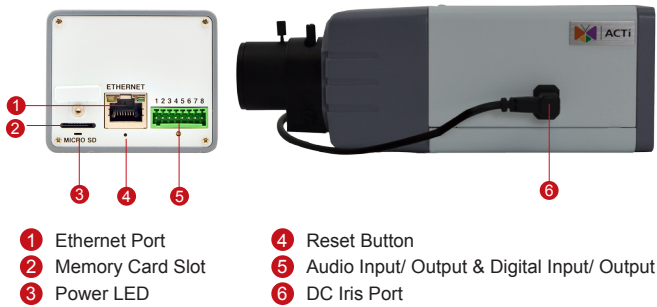

D22VA

5MP Box with D/N, Vari-focal Lens

- 5 Megapixel with 1080p
- Day & Night
- Vari-focal Lens with f2.8-12mm / F1.4, DC Iris
- 30 fps at 1920 x 1080

PHOTO INDICATION

DIMENSION DIAGRAM

- 1 Ethernet Port
- 2 Memory Card Slot
- 3 Power LED
- 4 Reset Button
- 5 Audio Input/ Output & Digital Input/ Output
- 6 DC Iris Port

Camera Bracket		
PMAX-1100		Ceiling bracket for indoor box or bullet cameras, ivory
PMAX-1104		Ceiling bracket for indoor box or bullet cameras, gray

PRODUCT SPECIFICATION**D22VA****• Device**

Device Type	Box Camera
Image Sensor	Progressive Scan CMOS
Sensor Size	1/3.2"
Day / Night	Yes
Superior Low Light Sensitivity	No
Minimum Illumination	Color: 0.1 lux at F1.4 (30 IRE, 2400°K); B/W: 0.05 lux at F1.4 (30 IRE, 2400°K)
Color to B/W Switch	ISP based switch; Configurable
Mechanical IR Cut Filter	Yes
IR Sensitivity Range	700 - 1100 nm
IR LED	No
Electronic Shutter	1/5 ~ 1/2,000 sec (manual mode); 1/5 ~ 1/10,000 sec (auto mode)

• Lens

Focal Length / Aperture	Vari-focal, f2.8-12 mm / F1.4
Iris	DC iris
Focus	Manual focus
Lens Mount	CS mount (interchangeable lens)
Horizontal Viewing Angle	70.9° - 29.2°

• Video

Compression	H.264 HP, MJPEG
Max. Frame Rate vs. Resolution	15fps at 2592x1944; 15 fps at 2048x1536; 30 fps at 1920 x 1080; 30 fps at 1280 x 720; 30 fps at 640 x 480; 15 fps 320 x 240
Multi-Streaming	Simultaneous dual streams based on two configurations
Bit Rate	28 Kbps - 6 Mbps (per stream)
Bit Rate Mode	Constant, Variable
Image Enhancement	White balance: automatic, hold, and manual; Brightness; Contrast; Sharpness (auto); Auto gain control; Digital noise reduction; Flickerless
Privacy Mask	4 configurable regions
Text Overlay	User defined text on video
Image Orientation	Image flip and mirror