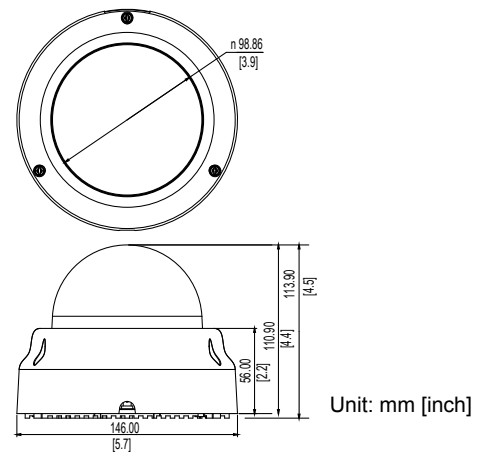

B53

3MP Indoor Dome with D/N, Adaptive IR, Superior WDR, Fixed Lens

- 3 Megapixel with 1080p
- Day & Night with Adaptive IR LED
- Fixed Lens with f1.9mm / F2.8
- Superior WDR (110dB)
- 30 fps at 1920 x 1080
- Super Wide Angle
- Vandal Resistant (IK09)

PHOTO INDICATION

DIMENSION DIAGRAM

ACCESSORY OPTIONS

Dome Cover		
PDCX-1101		4-inch, smoke, vandal proof

Popular Mounting Solutions		
Surface	Accessories not required	
Wall	PMAX-0308	
Pendant	PMAX-0101 PMAX-0103	
Corner	PMAX-0101 PMAX-0305 PMAX-0402	
Pole	PMAX-0101 PMAX-0305 PMAX-0503	
Flush	PMAX-1006	
Gang Box	PMAX-0803	

• Lens

Focal Length / Aperture	Fixed focal, f1.9 mm / F2.8
Iris	Fixed iris
Focus	Fixed focus
Lens Mount	Board mount
Horizontal Viewing Angle	129.56° (overview area), 79° (high detail area)
Viewing Angle Adjustment	Pan: 0° - 350°; Tilt: 17° - 163°; Rotate: 0- 350°

• Interface

Digital Input	1, Terminal block
Digital Output	1, Terminal block
Local Storage	MicroSDHC/MicroSDXC memory card slot (card not included)

• General

Power Source / Consumption	PoE Class 2 (IEEE802.3af) / 6.49 W DC 12V (adapter not included) / 4.68 W
Weight	508 g (1.120 lb)
Dimensions (Ø x H)	146 mm x 113.9 mm (5.7" x 4.5")
Environmental Casing	Vandal resistant (IK09), Transparent dome cover
Mount Type	Surface, Pendant, Wall, Corner, Pole, Flush, Gang box
Starting Temperature	-10 °C ~ 50 °C (14 °F ~ 122 °F)
Operating Temperature	-10 °C ~ 50 °C (14 °F ~ 122 °F)
Operating Humidity	10% ~ 85% RH
Approvals	CE (EN 55022 Class B, EN 55024), FCC (Part15 Subpart B Class B); IK09