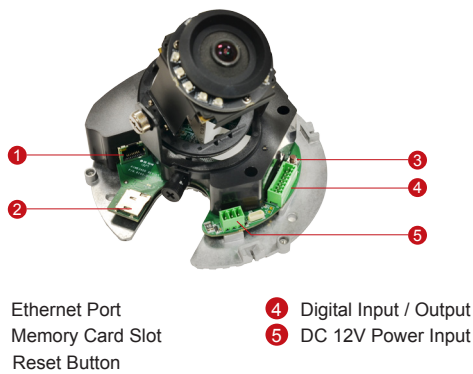

B53

3MP Indoor Dome with D/N, Adaptive IR, Superior WDR, Fixed Lens

- 3 Megapixel with 1080p
- Day & Night with Adaptive IR LED
- Fixed Lens with f1.9mm / F2.8
- Superior WDR (110dB)
- 30 fps at 1920 x 1080
- Super Wide Angle
- Vandal Resistant (IK09)

PHOTO INDICATION

DIMENSION DIAGRAM

ACCESSORY OPTIONS

Dome Cover		
PDCX-1101		4-inch, smoke, vandal proof

Popular Mounting Solutions		
Surface	Accessories not required	
Wall	PMAX-0308	
Pendant	PMAX-0101 PMAX-0103	
Corner	PMAX-0101 PMAX-0305 PMAX-0402	
Pole	PMAX-0101 PMAX-0305 PMAX-0503	
Flush	PMAX-1006	
Gang Box	PMAX-0803	

* For more mounting solutions, please refer to Project Planner on www.acti.com

PRODUCT SPECIFICATION**B53****• Device**

Device Type	Indoor Dome Camera
Image Sensor	Progressive Scan CMOS
Sensor Size	1/3"
Day / Night	Yes
Superior Low Light Sensitivity	No
Minimum Illumination	Color: 0.1 lux at F2.8 (30 IRE, 2400°K); B/W: 0 lux (IR LED on)
Mechanical IR Cut Filter	Yes
IR Sensitivity Range	700 - 1100nm
IR LED	Adaptive IR LED (Adjustable IR Exposure Compensation) x 10 (850nm)
IR Working Distance	40 m (0 lux, 30 IRE, Gain 255, Auto shutter mode)
Electronic Shutter	1/5 ~ 1/2,000 sec (manual mode); 1/5 ~ 1/10,000 sec (auto mode)

• Interface

Digital Input	1, Terminal block
Digital Output	1, Terminal block
Local Storage	MicroSDHC/MicroSDXC memory card slot (card not included)

• General

Power Source / Consumption	PoE Class 2 (IEEE802.3af) / 6.49 W DC 12V (adapter not included) / 4.68 W
Weight	508 g (1.120 lb)
Dimensions (Ø x H)	146 mm x 113.9 mm (5.7" x 4.5")
Environmental Casing	Vandal resistant (IK09), Transparent dome cover
Mount Type	Surface, Pendant, Wall, Corner, Pole, Flush, Gang box
Starting Temperature	-10 °C ~ 50 °C (14 °F ~ 122 °F)
Operating Temperature	-10 °C ~ 50 °C (14 °F ~ 122 °F)
Operating Humidity	10% ~ 85% RH
Approvals	CE (EN 55022 Class B, EN 55024), FCC (Part15 Subpart B Class B); IK09