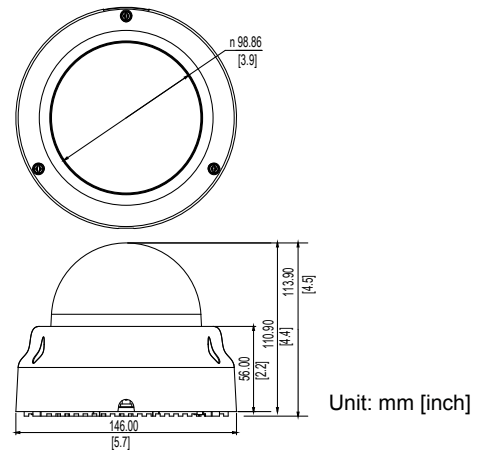

B51

5MP Indoor Dome with D/N, Adaptive IR, Basic WDR, Fixed Lens

- 5 Megapixel with 1080p
- Day & Night with Adaptive IR LED
- Fixed Lens with f1.9mm / F2.8
- Basic WDR (74 dB)
- 30 fps at 1920 x 1080
- Super Wide Angle
- Vandal Resistant (IK09)

PHOTO INDICATION

DIMENSION DIAGRAM

ACCESSORY OPTIONS

Dome Cover		
PDCX-1101		4-inch, smoke, vandal proof

Popular Mounting Solutions		
Surface	Accessories not required	
Wall	PMAX-0308	
Pendant	PMAX-0101 PMAX-0103	
Corner	PMAX-0101 PMAX-0305 PMAX-0402	
Pole	PMAX-0101 PMAX-0305 PMAX-0503	
Flush	PMAX-1006	
Gang Box	PMAX-0803	

• Lens

Focal Length / Aperture	Fixed focal, f1.9 mm / F2.8
Iris	Fixed iris
Focus	Fixed focus
Lens Mount	Board mount
Horizontal Viewing Angle	129.56° (overview area), 79° (high detail area)
Viewing Angle Adjustment	Pan: 0° - 350°; Tilt: 17° - 163° ; Rotate: 0- 350°

• Interface

Digital Input	1, Terminal block
Digital Output	1, Terminal block
Local Storage	MicroSDHC/MicroSDXC memory card slot (card not included)

• General

Power Source / Consumption	PoE Class 2 (IEEE802.3af) / 5.6 W DC 12V (adapter not included) / 3.96 W
Weight	507 g (1.118 lb)
Dimensions (Ø x H)	146 mm x 113.9 mm (5.7" x 4.5")
Environmental Casing	Vandal resistant (IK09), Transparent dome cover
Mount Type	Surface, Pendant, Wall, Corner, Pole, Flush, Gang box
Starting Temperature	-10 °C ~ 50 °C (14 °F ~ 122 °F)
Operating Temperature	-10 °C ~ 50 °C (14 °F ~ 122 °F)
Operating Humidity	10% ~ 85% RH
Approvals	CE (EN 55022 Class B, EN 55024), FCC (Part15 Subpart B Class B); IK09