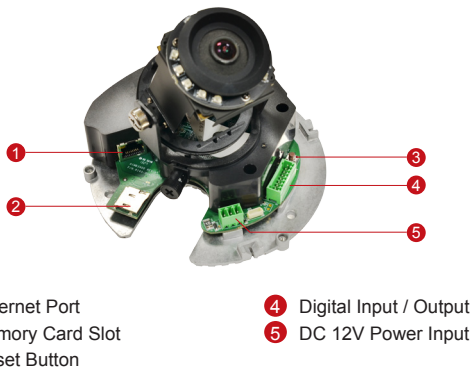

B51

5MP Indoor Dome with D/N, Adaptive IR, Basic WDR, Fixed Lens

- 5 Megapixel with 1080p
- Day & Night with Adaptive IR LED
- Fixed Lens with f1.9mm / F2.8
- Basic WDR (74 dB)
- 30 fps at 1920 x 1080
- Super Wide Angle
- Vandal Resistant (IK09)

PHOTO INDICATION

DIMENSION DIAGRAM

ACCESSORY OPTIONS

Dome Cover		
PDCX-1101		4-inch, smoke, vandal proof

Popular Mounting Solutions		
Surface	Accessories not required	
Wall	PMAX-0308	
Pendant	PMAX-0101 PMAX-0103	
Corner	PMAX-0101 PMAX-0305 PMAX-0402	
Pole	PMAX-0101 PMAX-0305 PMAX-0503	
Flush	PMAX-1006	
Gang Box	PMAX-0803	

* For more mounting solutions, please refer to Project Planner on www.acti.com

PRODUCT SPECIFICATION**B51****• Device**

Device Type	Indoor Dome Camera
Image Sensor	Progressive Scan CMOS
Sensor Size	1/3.2"
Day / Night	Yes
Superior Low Light Sensivity	No
Minimum Illumination	Color: 0.1 lux at F2.8 (30 IRE, 2400°K); B/W: 0 lux (IR LED on)
Mechanical IR Cut Filter	Yes
IR Sensitivity Range	700 - 1100nm
IR LED	Adaptive IR LED (Adjustable IR Exposure Compensation) x 10 (850nm)
IR Working Distance	40 m (0 lux, 30 IRE, Gain 255, Auto shutter mode)
Electronic Shutter	1/5 ~ 1/2,000 sec (manual mode); 1/5 ~ 1/10,000 sec (auto mode)

• Interface

Digital Input	1, Terminal block
Digital Output	1, Terminal block
Local Storage	MicroSDHC/MicroSDXC memory card slot (card not included)

• General

Power Source / Consumption	PoE Class 2 (IEEE802.3af) / 5.6 W DC 12V (adapter not included) / 3.96 W
Weight	507 g (1.118 lb)
Dimensions (Ø x H)	146 mm x 113.9 mm (5.7" x 4.5")
Environmental Casing	Vandal resistant (IK09), Transparent dome cover
Mount Type	Surface, Pendant, Wall, Corner, Pole, Flush, Gang box
Starting Temperature	-10 °C ~ 50 °C (14 °F ~ 122 °F)
Operating Temperature	-10 °C ~ 50 °C (14 °F ~ 122 °F)
Operating Humidity	10% ~ 85% RH
Approvals	CE (EN 55022 Class B, EN 55024), FCC (Part15 Subpart B Class B); IK09