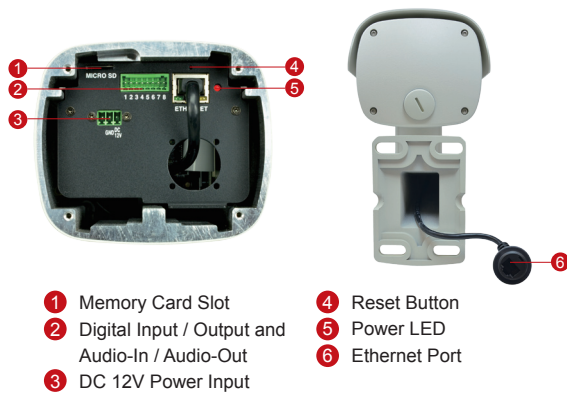

B47

3MP, Zoom Bullet with D/N, Adaptive IR, Superior WDR, 10x Zoom Lens

- 3 Megapixel with 1080p
- Day & Night with Adaptive IR LED
- 10x Zoom Lens with f5.2 - 62.4mm / F1.8 - 3.0, DC iris, Auto Focus
- Superior WDR (110 dB)
- 30 fps at 1920 x 1080
- Weatherproof (IP67) and Vandal Proof Metal Casing (IK10)

PHOTO INDICATION

- 1 Memory Card Slot
- 2 Digital Input / Output and Audio-In / Audio-Out
- 3 DC 12V Power Input
- 4 Reset Button
- 5 Power LED
- 6 Ethernet Port

DIMENSION DIAGRAM

ACCESSORY OPTIONS

Power Supply		
PPOE-0001		IEEE 802.3af PoE Injector for Class 1, 2 or 3 devices, with universal adapter
PPBX-0002		AC 100-240V to DC 12V power adapter with universal connector

• Interface

Digital Input	1, Terminal block
Digital Output	1, Terminal block
Local Storage	MicroSDHC/MicroSDXC card slot (card not included)

• General

Power Source / Consumption	PoE Class 3 (IEEE802.3af) and DC 12V / 12W (built-in heater and IR on)
Weight	2.39 kg (5.27 lb)
Dimensions (Ø x L)	122.4 mm x 101.37 mm x 240.4 mm (4.8" x 4.0" x 9.5")
Bundled Accessories	Bracket, Weatherproof connector kit
Environmental Casing	Weatherproof (IP67 rated); Vandal proof metal casing (IK10)
Mount Type	Wall, Pole, Ceiling, Gang box
Starting Temperature	-40 °C ~ 50 °C (-40 °F ~ 122 °F) within 30 mins
Operating Temperature	-40 °C ~ 50 °C (-40 °F ~ 122 °F)
Operating Humidity	10% ~ 85% RH
Approvals	CE (EN 55022 Class B, EN 55024), FCC (Part15 Subpart B Class B), IP67, NEMA 4X, IK10 (metal casing), UL (for optional PoE injector and power adapter)