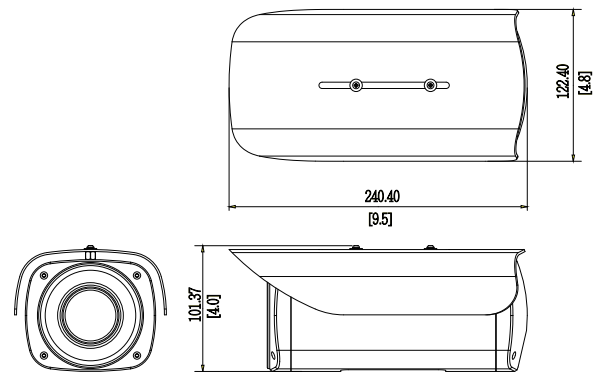

B47

3MP, Zoom Bullet with D/N, Adaptive IR, Superior WDR, 10x Zoom Lens

- 3 Megapixel with 1080p
- Day & Night with Adaptive IR LED
- 10x Zoom Lens with f5.2 - 62.4mm / F1.8 - 3.0, DC iris, Auto Focus
- Superior WDR (110 dB)
- 30 fps at 1920 x 1080
- Weatherproof (IP67) and Vandal Proof Metal Casing (IK10)

PHOTO INDICATION

- 1 Memory Card Slot
- 2 Digital Input / Output and Audio-In / Audio-Out
- 3 DC 12V Power Input
- 4 Reset Button
- 5 Power LED
- 6 Ethernet Port

DIMENSION DIAGRAM

ACCESSORY OPTIONS

Power Supply		
PPOE-0001		IEEE 802.3af PoE Injector for Class 1, 2 or 3 devices, with universal adapter
PPBX-0002		AC 100-240V to DC 12V power adapter with universal connector

• Interface

Digital Input	1, Terminal block
Digital Output	1, Terminal block
Local Storage	MicroSDHC/MicroSDXC card slot (card not included)

• General

Power Source / Consumption	PoE Class 3 (IEEE802.3af) and DC 12V / 12W (built-in heater and IR on)
Weight	2.39 kg (5.27 lb)
Dimensions (Ø x L)	122.4 mm x 101.37 mm x 240.4 mm (4.8" x 4.0" x 9.5")
Bundled Accessories	Bracket, Weatherproof connector kit
Environmental Casing	Weatherproof (IP67 rated); Vandal proof metal casing (IK10)
Mount Type	Wall, Pole, Ceiling, Gang box
Starting Temperature	-40 °C ~ 50 °C (-40 °F ~ 122 °F) within 30 mins
Operating Temperature	-40 °C ~ 50 °C (-40 °F ~ 122 °F)
Operating Humidity	10% ~ 85% RH
Approvals	CE (EN 55022 Class B, EN 55024), FCC (Part15 Subpart B Class B), IP67, NEMA 4X, IK10 (metal casing), UL (for optional PoE injector and power adapter)